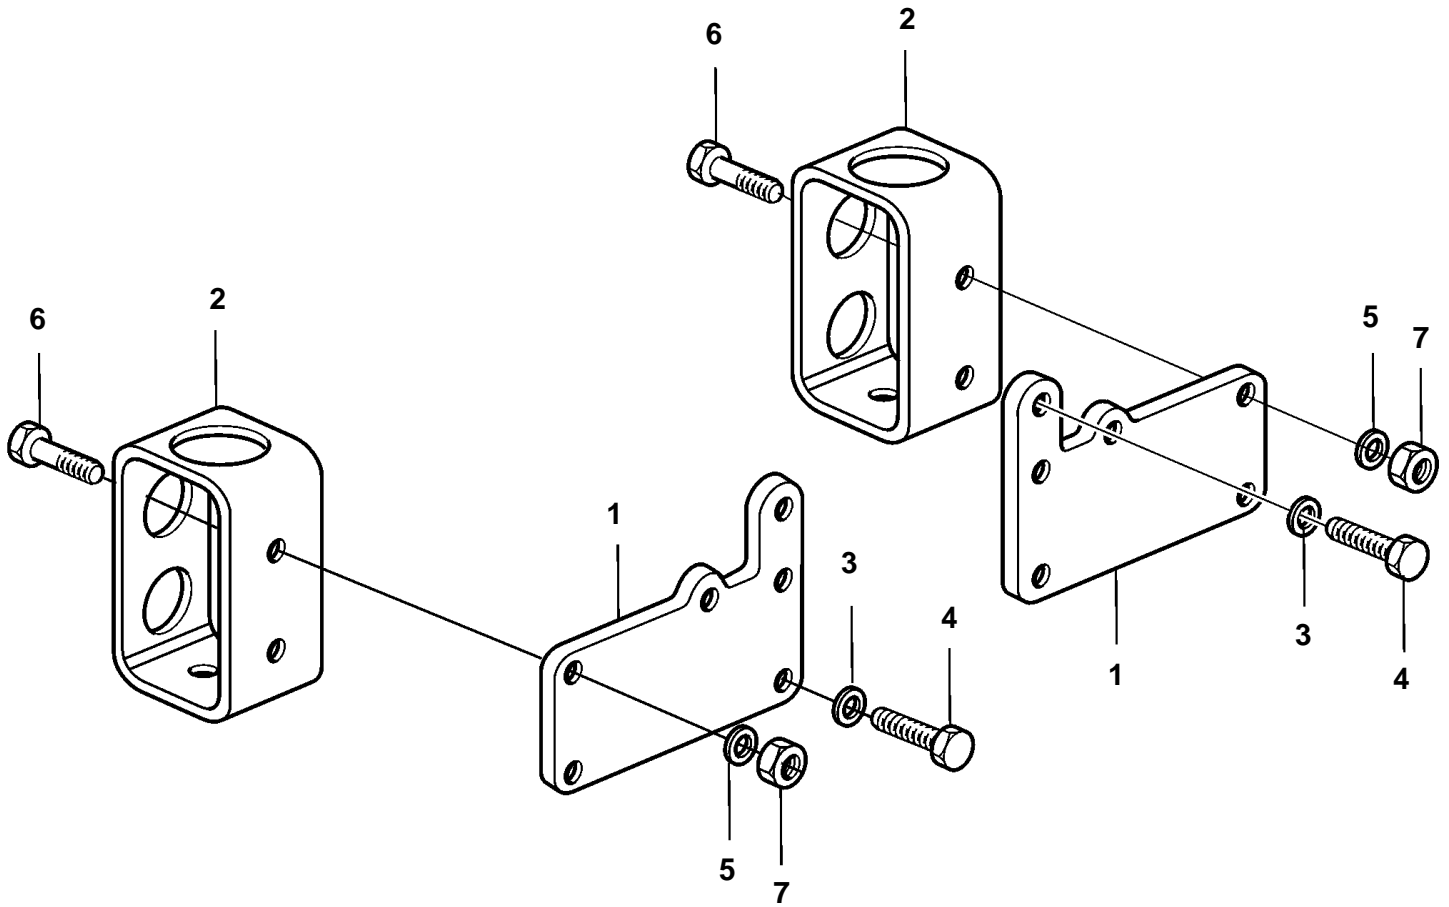

D5A-A T, D5A-A TA

19563

D5A-A T, D5A-A TA

REF	PART NO.	QTY	DESCRIPTION	NOTES
1	3839539	1	Engine bracket	
2	3839541	1	Engine bracket	
3	20405606	4	Washer	
4	20535027	4	Screw	
5	20460513	4	Washer	
6		4	Flange screw	20551469. As spare part: 20551469
7		4	Flange nut	20522497. As spare part: : 20522497